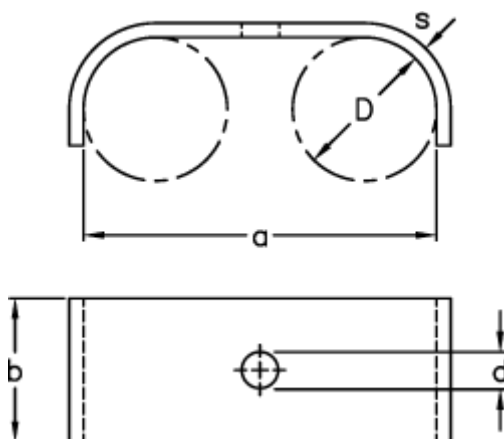

Article number: 025227000015

Description: Norma retaining clip type 522
BSN 2x15x20x2 W1

Measures

$a = 38$

$b = 20$

$D = 15$

$d = 7$

$s = 2$